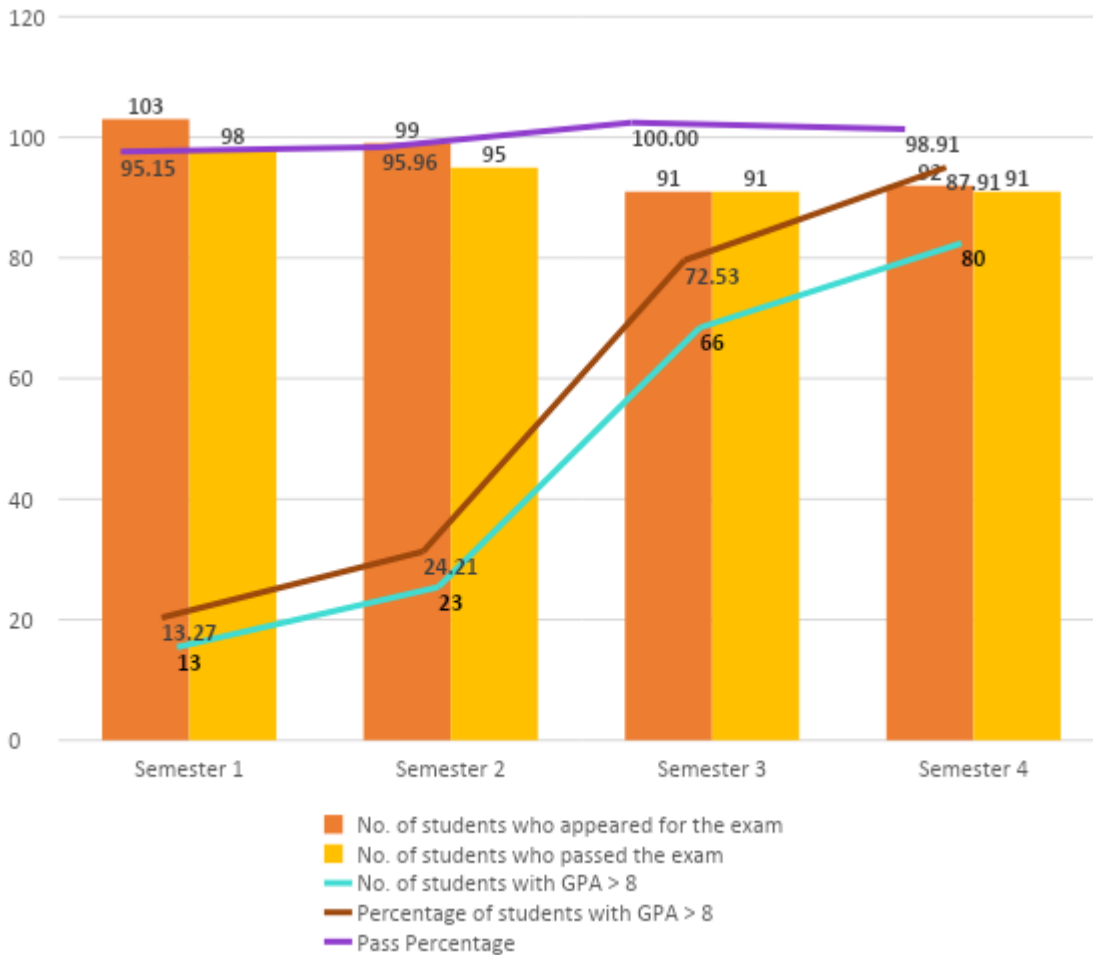

## OVERALL RESULT ANALYSIS 2017-'19

	Semester 1	Semester 2	Semester 3	Semester 4
No. of students who appeared for the exam	103	99	91	92
No. of students who passed the exam	98	95	91	91
No. of students with GPA > 8	13	23	66	80
Percentage of students with GPA > 8	13.27	24.21	72.53	87.91
Pass Percentage	95.15	95.96	100.00	98.91

### No. of students with GPA > 8 in each Semester